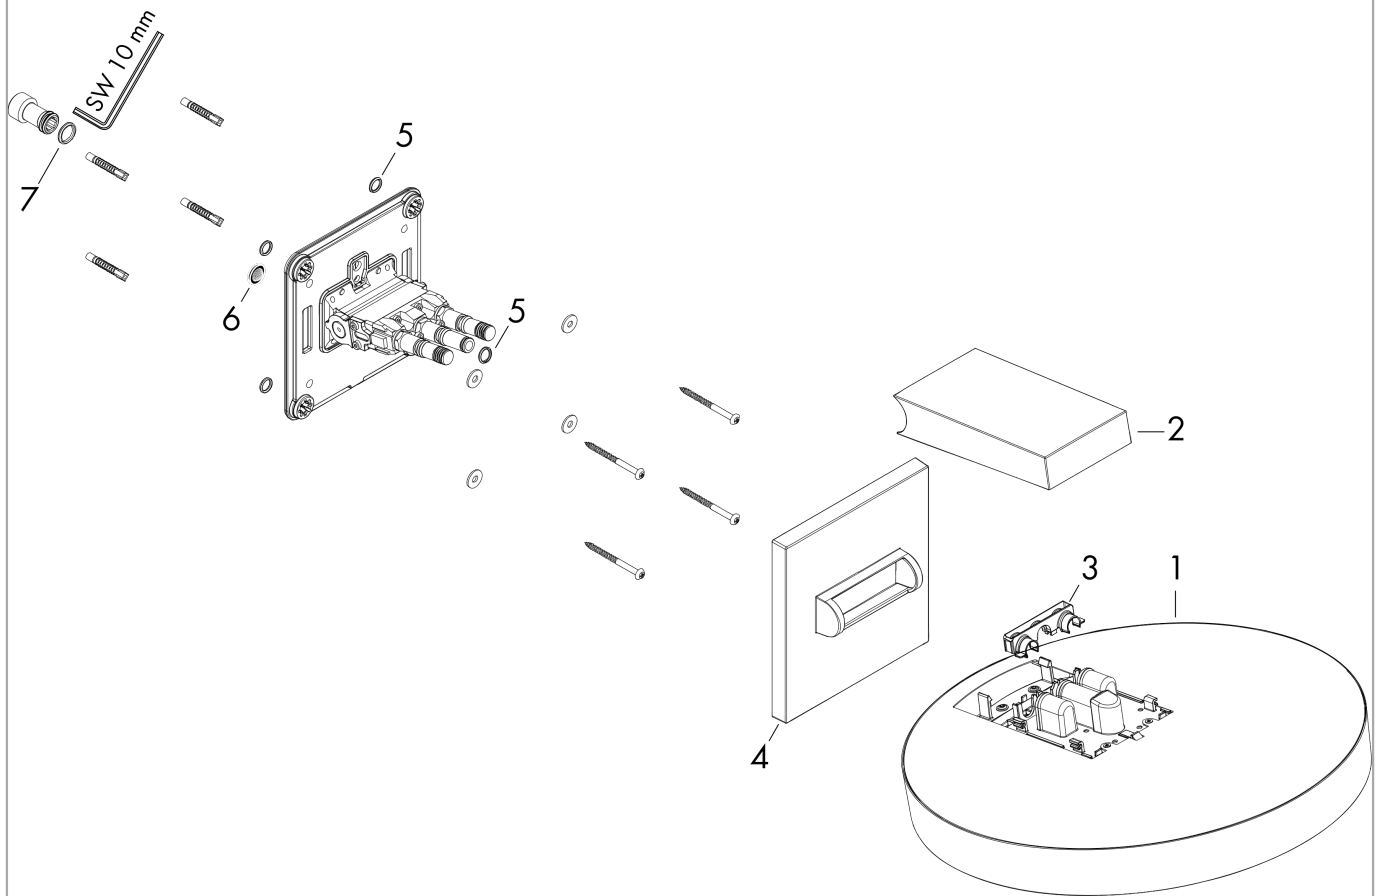

Rainfinity

Overhead shower 360 1jet with wall connector

Surfaces: **Brushed Bronze** Article Number: **26230140**

Description

product features

- consists of: overhead shower, wall connector
- shower head size: 360 mm
- spray type: PowderRain
- projection 381 mm
- middle spray disc: 205 mm
- frame: metal
- material spray disc: aluminium
- spray disc surface: graphite
- shower head vertically inclinable by 10-30°
- maximum flow rate at 3 bar: 21 l/min
- flow rate PowderRain spray (at 3 bar): 21 l/min
- minimum flow pressure: 2 bar
- overhead shower removable for cleaning
- installation: wall
- connection thread G ½
- connection dimension: DN15

Technology

Design awards

reddot award 2019
best of the best

Product image

Scale drawing

Rainfinity
Overhead shower 360 1jet with wall connector
 Surfaces: **Brushed Bronze** Article Number: **26230140**

Flowchart

The consumption was measured in combination with the appropriate fittings (thermostat/mixer/ in-wall valve) to reflect actual application in practice.

Rainfinity
Overhead shower 360 1jet with wall connector
 Surfaces: **Brushed Bronze** Article Number: **26230140**

Installation examples

Rainfinity
Overhead shower 360 1jet with wall connector
 Surfaces: **Brushed Bronze** Article Number: **26230140**

Exploded Drawing

Year of production: >01/21

Rainfinity

Overhead shower 360 1jet with wall connector