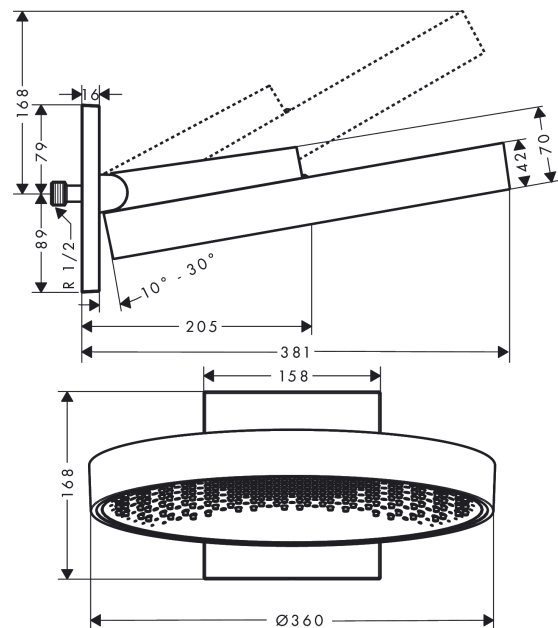

Rainfinity

Overhead shower 360 1jet with wall connector

Surfaces: **Brushed Bronze** Article Number: **26230140**

Description

product features

- consists of: overhead shower, wall connector
- shower head size: 360 mm
- spray type: PowderRain
- projection 381 mm
- middle spray disc: 205 mm
- frame: metal
- material spray disc: aluminium
- spray disc surface: graphite
- shower head vertically inclinable by 10-30°
- maximum flow rate at 3 bar: 21 l/min
- flow rate PowderRain spray (at 3 bar): 21 l/min
- minimum flow pressure: 2 bar
- overhead shower removable for cleaning
- installation: wall
- connection thread G ½
- connection dimension: DN15

Technology

Design awards

reddot award 2019
best of the best

Product image

Scale drawing

Rainfinity
Overhead shower 360 1jet with wall connector
 Surfaces: **Brushed Bronze** Article Number: **26230140**

Flowchart

The consumption was measured in combination with the appropriate fittings (thermostat/mixer/ in-wall valve) to reflect actual application in practice.

Rainfinity
Overhead shower 360 1jet with wall connector
 Surfaces: **Brushed Bronze** Article Number: **26230140**

Surfaces: **Brushed Bronze** Article Number: **26230140**

Spare part list

Year of production: >01/21

Pos.	Description	Article Number	Price	PU
1	head shower	93664XXX	-	-
2	cover	93524140	-	1
3	cramp	93525000	-	1
4	escutcheon	93523140	-	1
5	O-ring 9x2	98119000	-	1
6	filter packing	94246000	-	1
7	O-ring 13x2,5	98428000	-	1