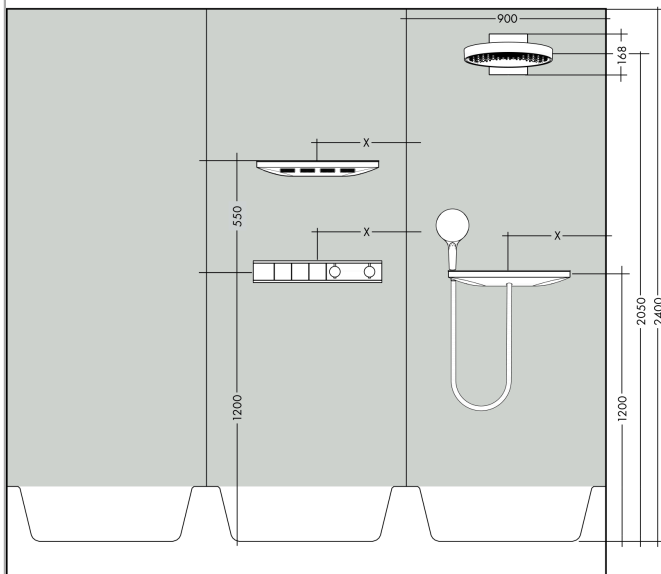

Rainfinity
Overhead shower 360 1jet with wall connector
Surfaces: **Brushed Bronze**   Article Number: **26230140**

Installation examples