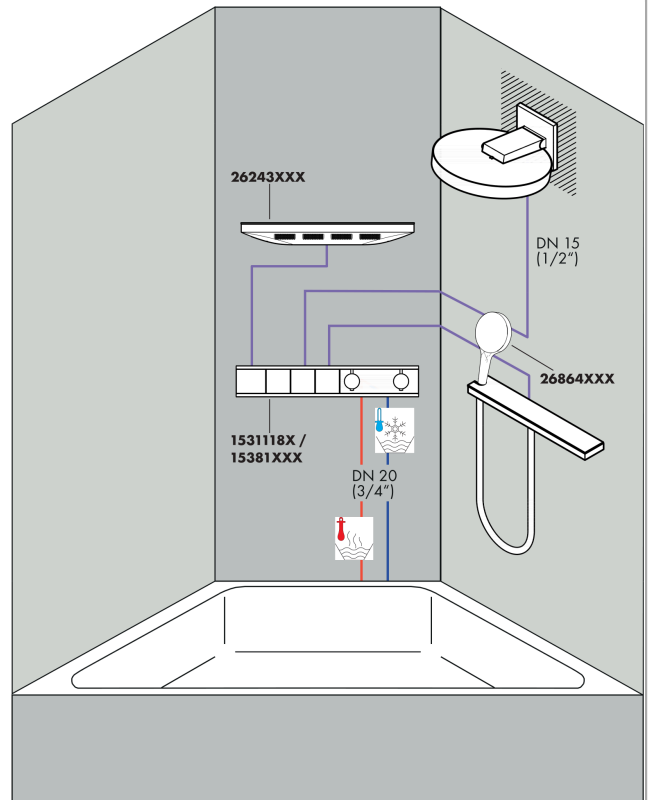

Rainfinity
Overhead shower 360 1jet with wall connector
Surfaces: **Brushed Bronze**   Article Number: **26230140**

Installation examples