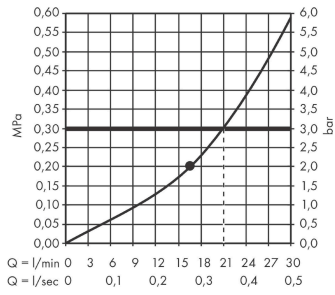

Rainfinity

Overhead shower 360 1jet with wall connector

Surfaces: **Brushed Bronze** Article Number: **26230140**

Description

product features

- consists of: overhead shower, wall connector
- shower head size: 360 mm
- spray type: PowderRain
- projection 381 mm
- middle spray disc: 205 mm
- frame: metal
- material spray disc: aluminium
- spray disc surface: graphite
- shower head vertically inclinable by 10-30°
- maximum flow rate at 3 bar: 21 l/min
- flow rate PowderRain spray (at 3 bar): 21 l/min
- minimum flow pressure: 2 bar
- overhead shower removable for cleaning
- installation: wall
- connection thread G ½
- connection dimension: DN15

Technology

Design awards

reddot award 2019
best of the best

Product image

Scale drawing

Rainfinity
Overhead shower 360 1jet with wall connector
 Surfaces: **Brushed Bronze** Article Number: **26230140**

Flowchart